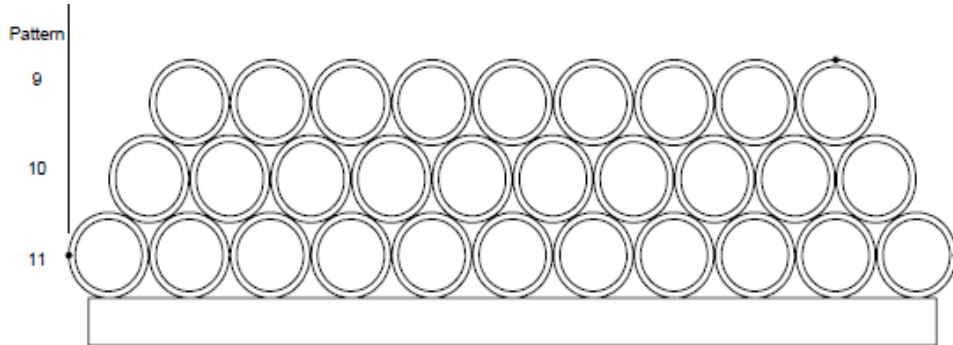

### 2" IPS Stick Packaging Configuration 93 Sticks/Bundle

Size	SDR	Stick Length (ft)	Bundle Weight (lbs)	Stick Weight (lbs)
2"	9	20	1,408	15
		40	2,816	30

Measures are approximate and may vary.

### 3" IPS Stick Packaging Configuration 50 Sticks/Bundle

Size	SDR	Stick Length (ft)	Bundle Weight (lbs)	Stick Weight (lbs)
3"	9	20	1,650	33
		40	3,300	66

Measures are approximate and may vary.

**4" IPS Stick Packaging Configuration**  
30 Sticks/Bundle