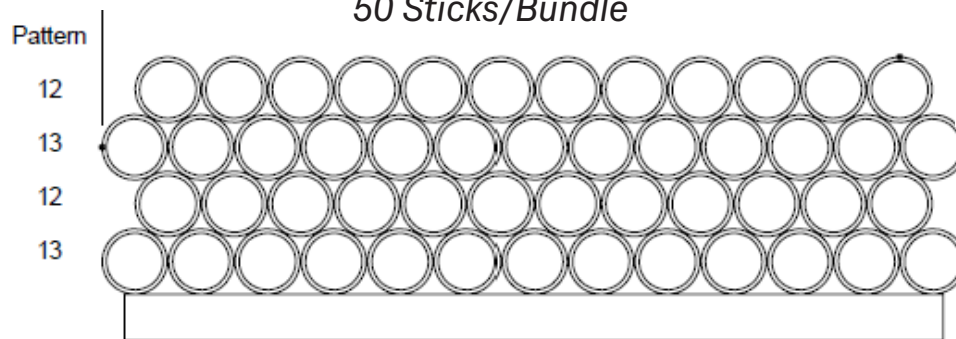

## Stick Packaging

### 2" IPS Stick Packaging Configuration 93 Sticks/Bundle

Size	SDR	Stick Length (ft)	Bundle Weight (lbs)	Stick Weight (lbs)
2"	9	20	1,408	15
		40	2,816	30

Measures are approximate and may vary.

### 3" IPS Stick Packaging Configuration 50 Sticks/Bundle

Size	SDR	Stick Length (ft)	Bundle Weight (lbs)	Stick Weight (lbs)
3"	9	20	1,650	33
		40	3,300	66

Measures are approximate and may vary.

**4" IPS Stick Packaging Configuration**  
30 Sticks/Bundle