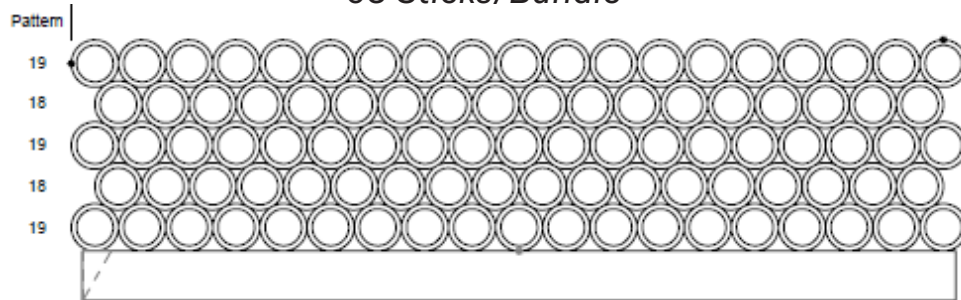

# Standard Water Pipe Packaging

### 2" IPS Stick Packaging Configuration 93 Sticks/Bundle

Size	SDR	Stick Length (ft)	Bundle Weight (lbs)	Stick Weight (lbs)
2"	9	20	1,408	15
		40	2,816	30

Measures are approximate and may vary.

### 3" IPS Stick Packaging Configuration 50 Sticks/Bundle

Size	SDR	Stick Length (ft)	Bundle Weight (lbs)	Stick Weight (lbs)
3"	9	20	1,650	33
		40	3,300	66

Measures are approximate and may vary.

**4" IPS Stick Packaging Configuration**  
30 Sticks/Bundle

Size	SDR	Stick Length (ft)	Bundle Weight (lbs)	Stick Weight (lbs)
4"	7	20	2,010	67
		40	4,020	134
	9	20	1,620	54
		40	3,270	109
	11	20	1,380	46
		40	2,730	91
	13.5	20	1,140	38
		40	2,280	76
	15.5	20	990	33
		40	1,980	66
	17	20	930	31
		40	1,830	61
	21	20	750	25
		40	1,500	50